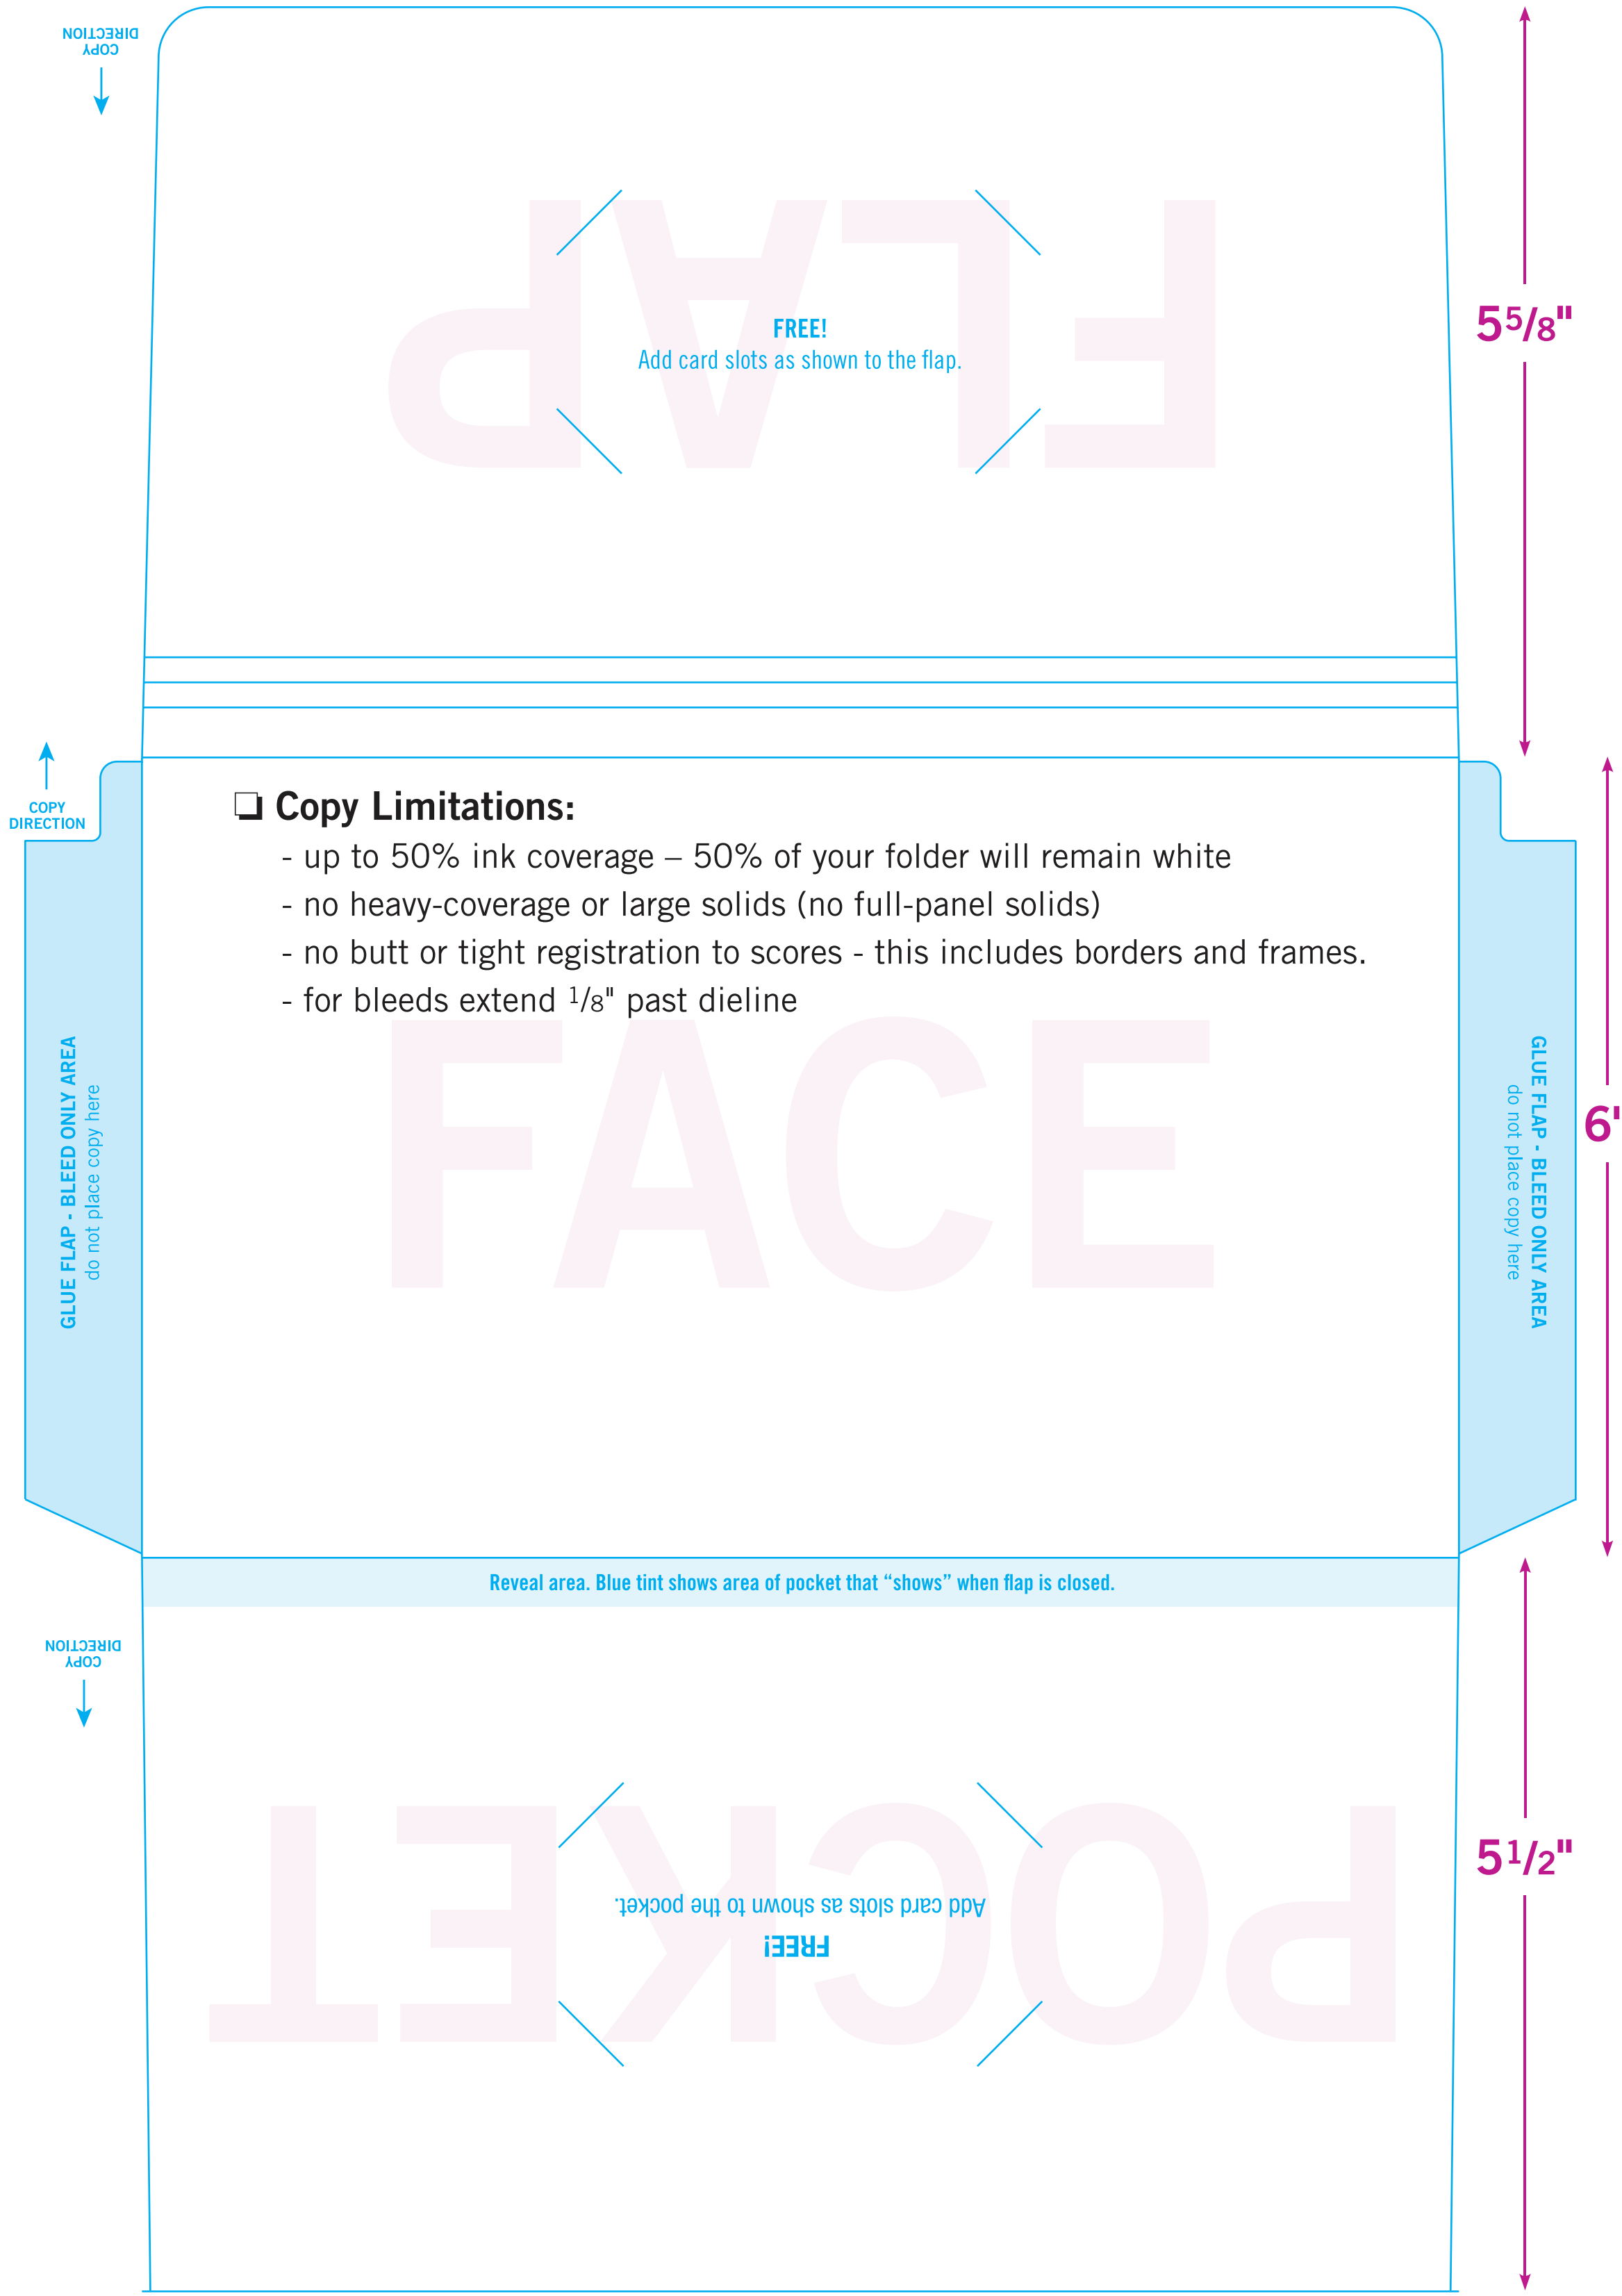

97/8"
Front Side Print Template

FREE!
Add card slots as shown to the flap.

- Copy Limitations:**
- up to 50% ink coverage – 50% of your folder will remain white
 - no heavy-coverage or large solids (no full-panel solids)
 - no butt or tight registration to scores - this includes borders and frames.
 - for bleeds extend 1/8" past dieline

FACE

POCKET

FREE!
Add card slots as shown to the pocket.